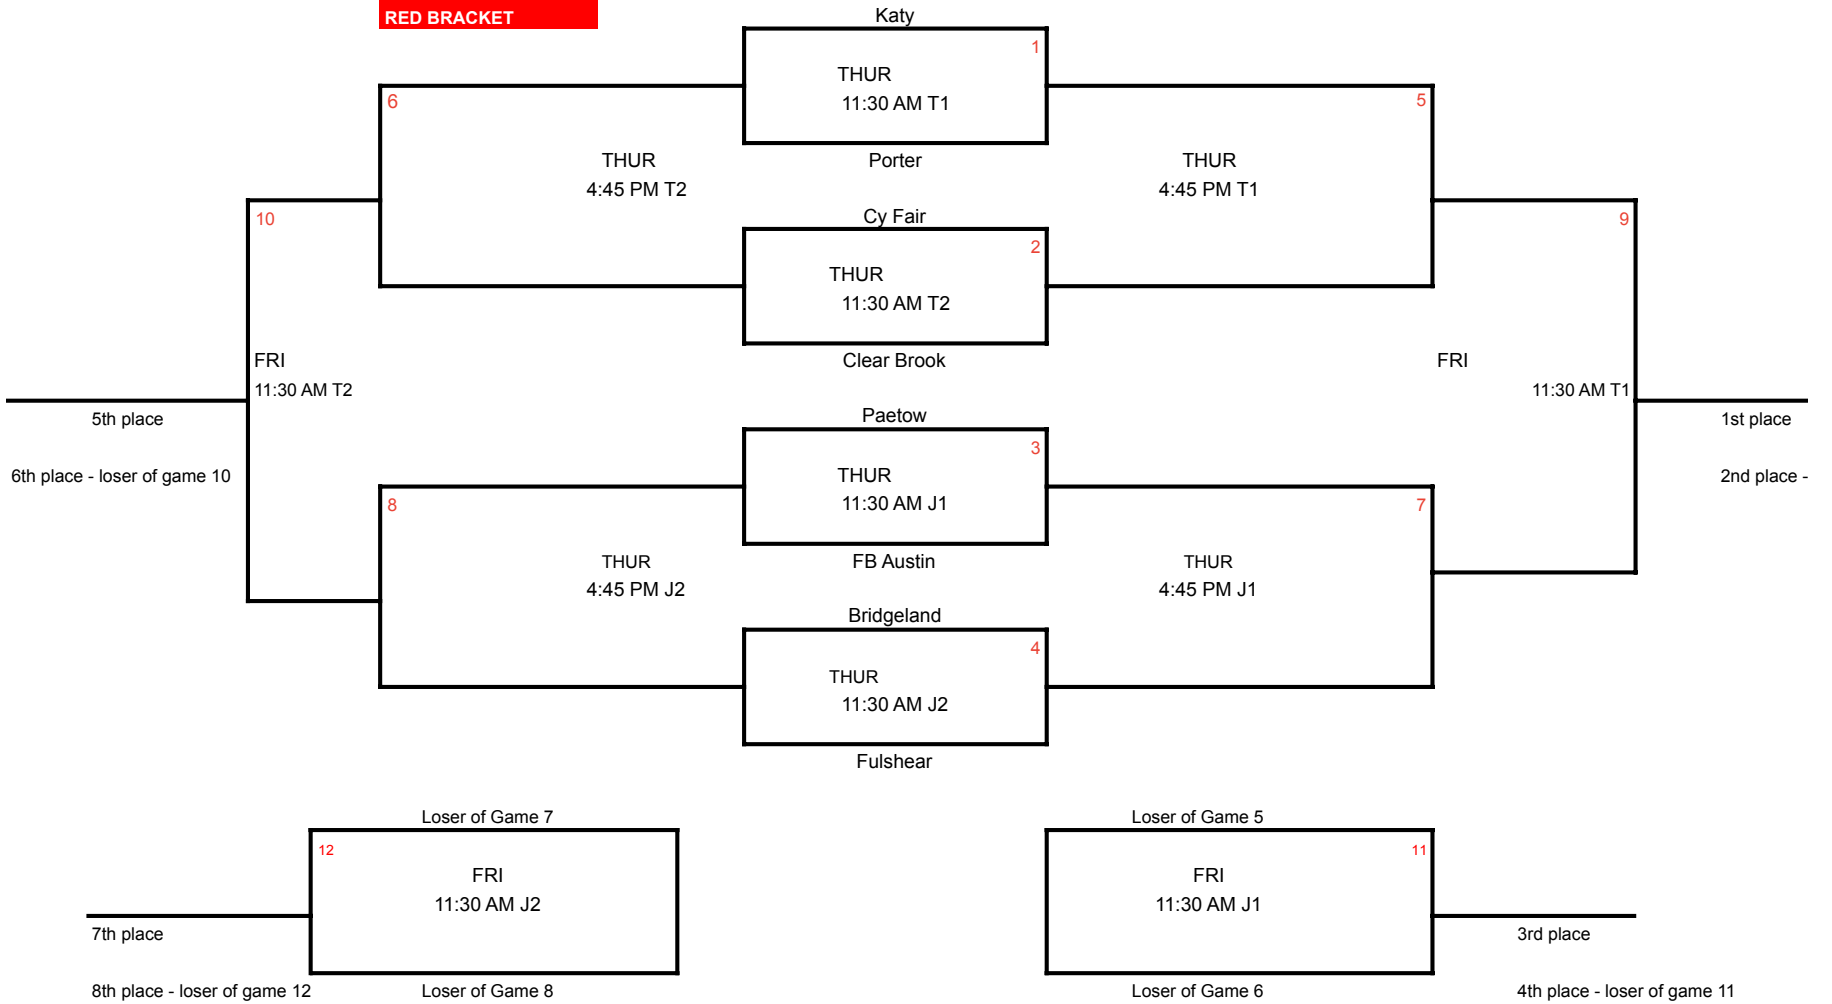

** TOP TEAM is HOME TEAM and will wear White

ORANGE BRACKET

Gym Locations

- T1 = Tompkins Main Gym
- T2 = Tompkins Auxillary Gym
- SL 1 = Seven Lakes Main Gym

- SL 2 = Seven Lakes Auxillary Gym
- J1 = Jordan High Main Gym
- J2 = Jordan High Auxillary Gym

****Top Team is home team and will wear White**

NAVY BRACKET

Gym Locations

T1 = Tompkins Main Gym

T2 = Tompkins Auxillary Gym

SL 1 = Seven Lakes Main Gym

SL 2 = Seven Lakes Auxillary Gym

J1 = Jordan High Main Gym

J2 = Jordan High Auxillary Gym

****Top Team is home team and will wear White**

GOLD BRACKET

Gym Locations

- T1 = Tompkins Main Gym
- T2 = Tompkins Auxillary Gym
- SL 1 = Seven Lakes Main Gym

- SL 2 = Seven Lakes Auxillary Gym
- J1 = Jordan High Main Gym
- J2 = Jordan High Auxillary Gym

b

****Top Team is home team and will wear White**

RED BRACKET

Gym Locations

T1 = Tompkins Main Gym

T2 = Tompkins Auxillary Gym

SL 1 = Seven Lakes Main Gym

SL 2 = Seven Lakes Auxillary Gym