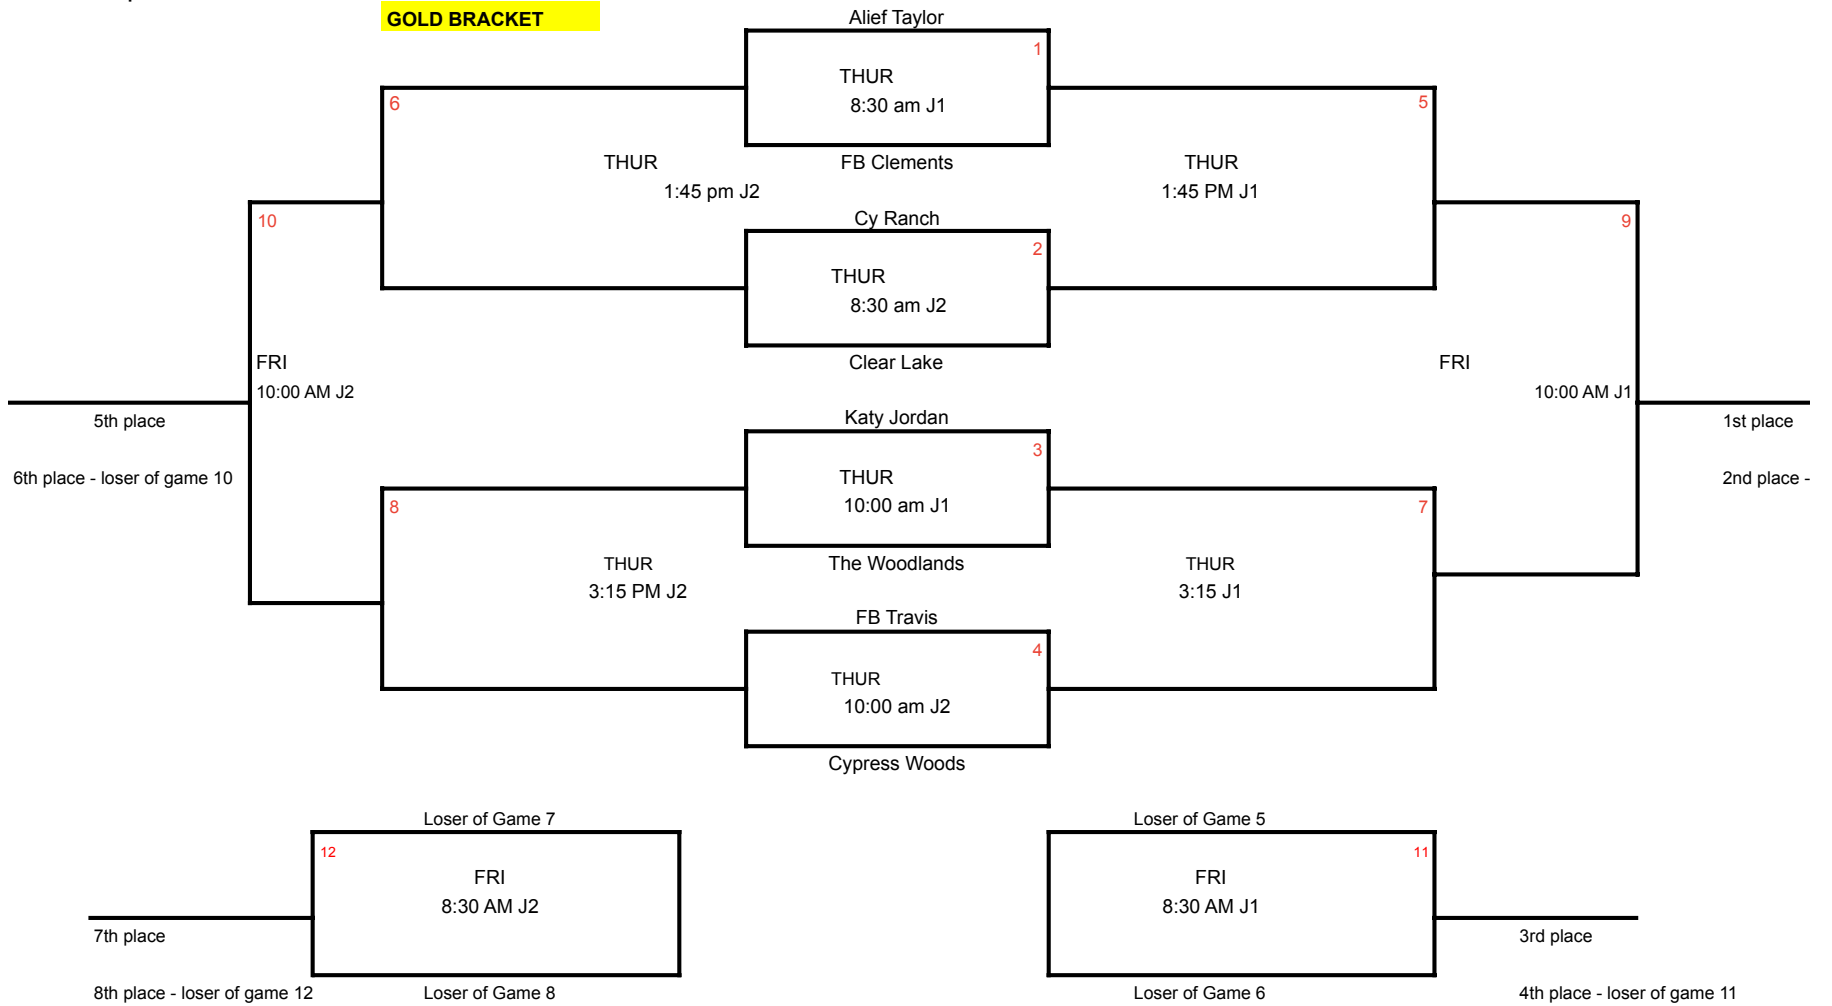

** TOP TEAM is HOME TEAM and will wear White

ORANGE BRACKET

Gym Locations

- T1 = Tompkins Main Gym
- T2 = Tompkins Auxillary Gym
- SL 1 = Seven Lakes Main Gym

- SL 2 = Seven Lakes Auxillary Gym
- J1 = Jordan High Main Gym
- J2 = Jordan High Auxillary Gym

****Top Team is home team and will wear White**

NAVY BRACKET

Gym Locations

T1 = Tompkins Main Gym

T2 = Tompkins Auxillary Gym

SL 1 = Seven Lakes Main Gym

SL 2 = Seven Lakes Auxillary Gym

J1 = Jordan High Main Gym

J2 = Jordan High Auxillary Gym

****Top Team is home team and will wear White**

GOLD BRACKET

Gym Locations

- T1 = Tompkins Main Gym
- T2 = Tompkins Auxillary Gym
- SL 1 = Seven Lakes Main Gym

- SL 2 = Seven Lakes Auxillary Gym
- J1 = Jordan High Main Gym
- J2 = Jordan High Auxillary Gym

b

****Top Team is home team and will wear White**

RED BRACKET

Gym Locations

T1 = Tompkins Main Gym

T2 = Tompkins Auxillary Gym

SL 1 = Seven Lakes Main Gym

SL 2 = Seven Lakes Auxillary Gym