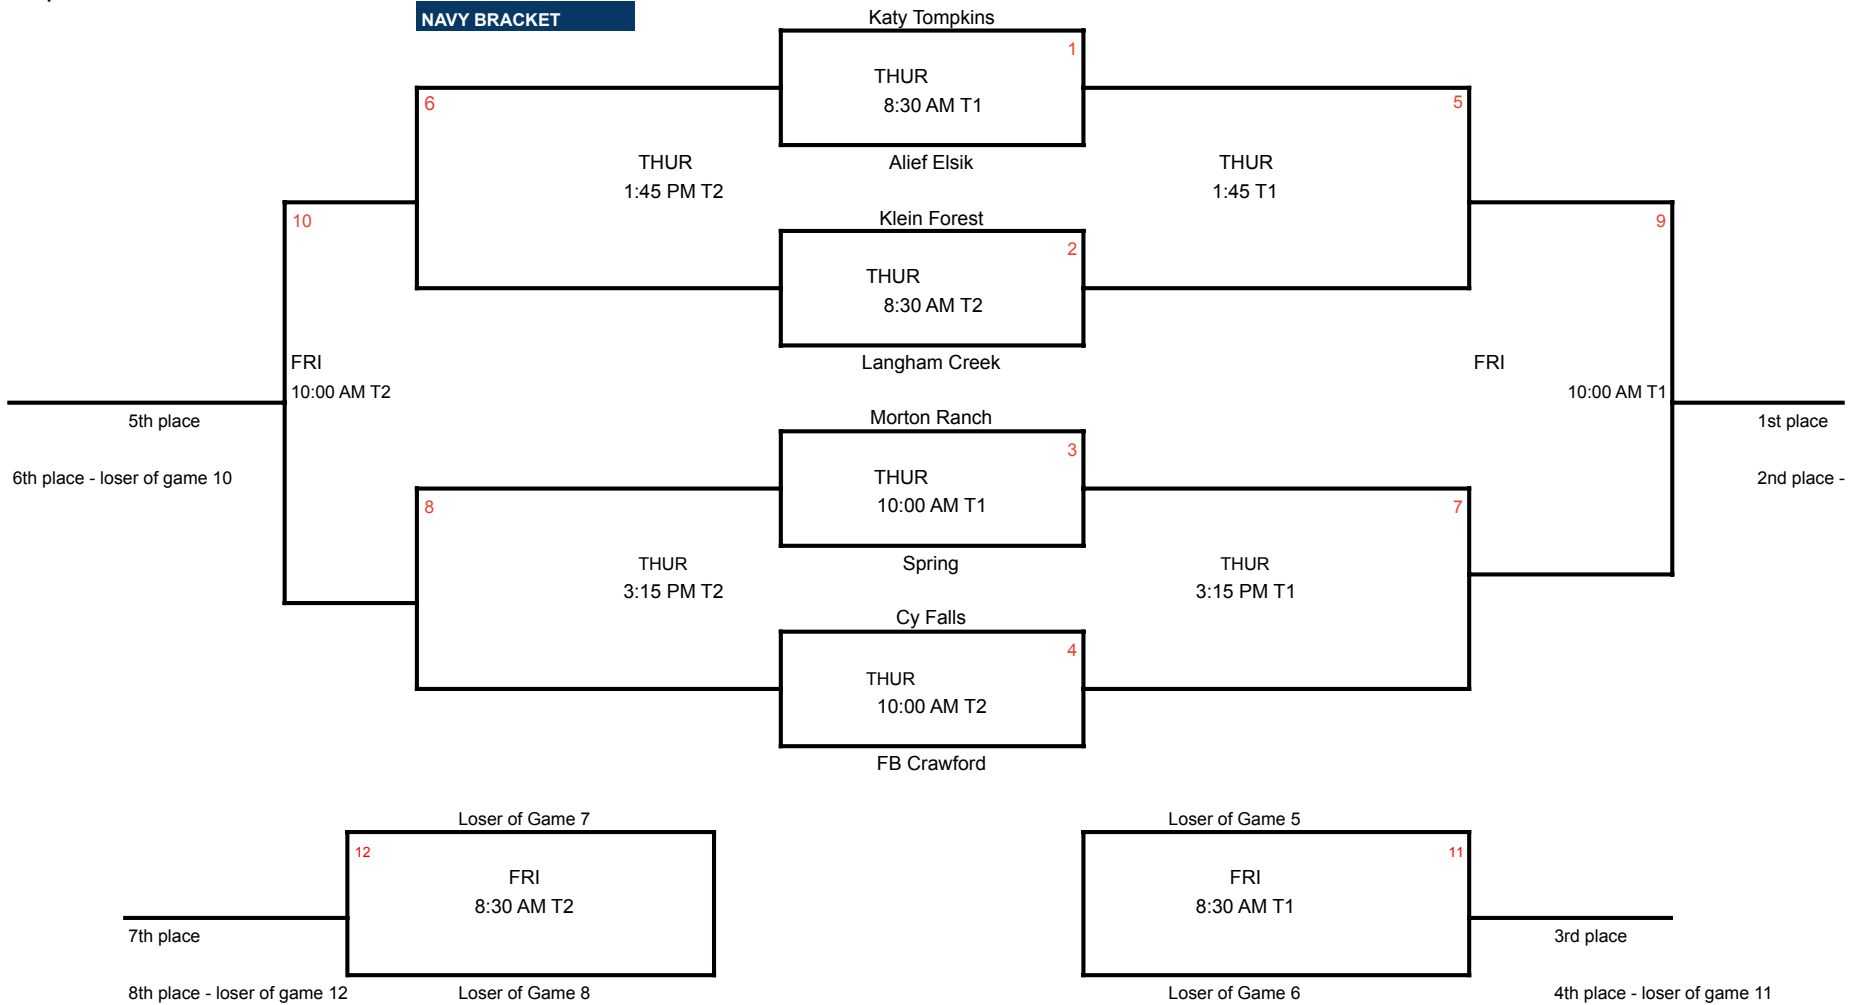

** TOP TEAM is HOME TEAM and will wear White

ORANGE BRACKET

Gym Locations

- T1 = Tompkins Main Gym
- T2 = Tompkins Auxillary Gym
- SL 1 = Seven Lakes Main Gym

- SL 2 = Seven Lakes Auxillary Gym
- J1 = Jordan High Main Gym
- J2 = Jordan High Auxillary Gym

****Top Team is home team and will wear White**

NAVY BRACKET

Gym Locations

T1 = Tompkins Main Gym

T2 = Tompkins Auxillary Gym

SL 1 = Seven Lakes Main Gym

SL 2 = Seven Lakes Auxillary Gym

J1 = Jordan High Main Gym

J2 = Jordan High Auxillary Gym

****Top Team is home team and will wear White**

GOLD BRACKET

Gym Locations

- T1 = Tompkins Main Gym
- T2 = Tompkins Auxillary Gym
- SL 1 = Seven Lakes Main Gym

- SL 2 = Seven Lakes Auxillary Gym
- J1 = Jordan High Main Gym
- J2 = Jordan High Auxillary Gym

b

****Top Team is home team and will wear White**

RED BRACKET

Gym Locations

T1 = Tompkins Main Gym

T2 = Tompkins Auxillary Gym

SL 1 = Seven Lakes Main Gym

SL 2 = Seven Lakes Auxillary Gym