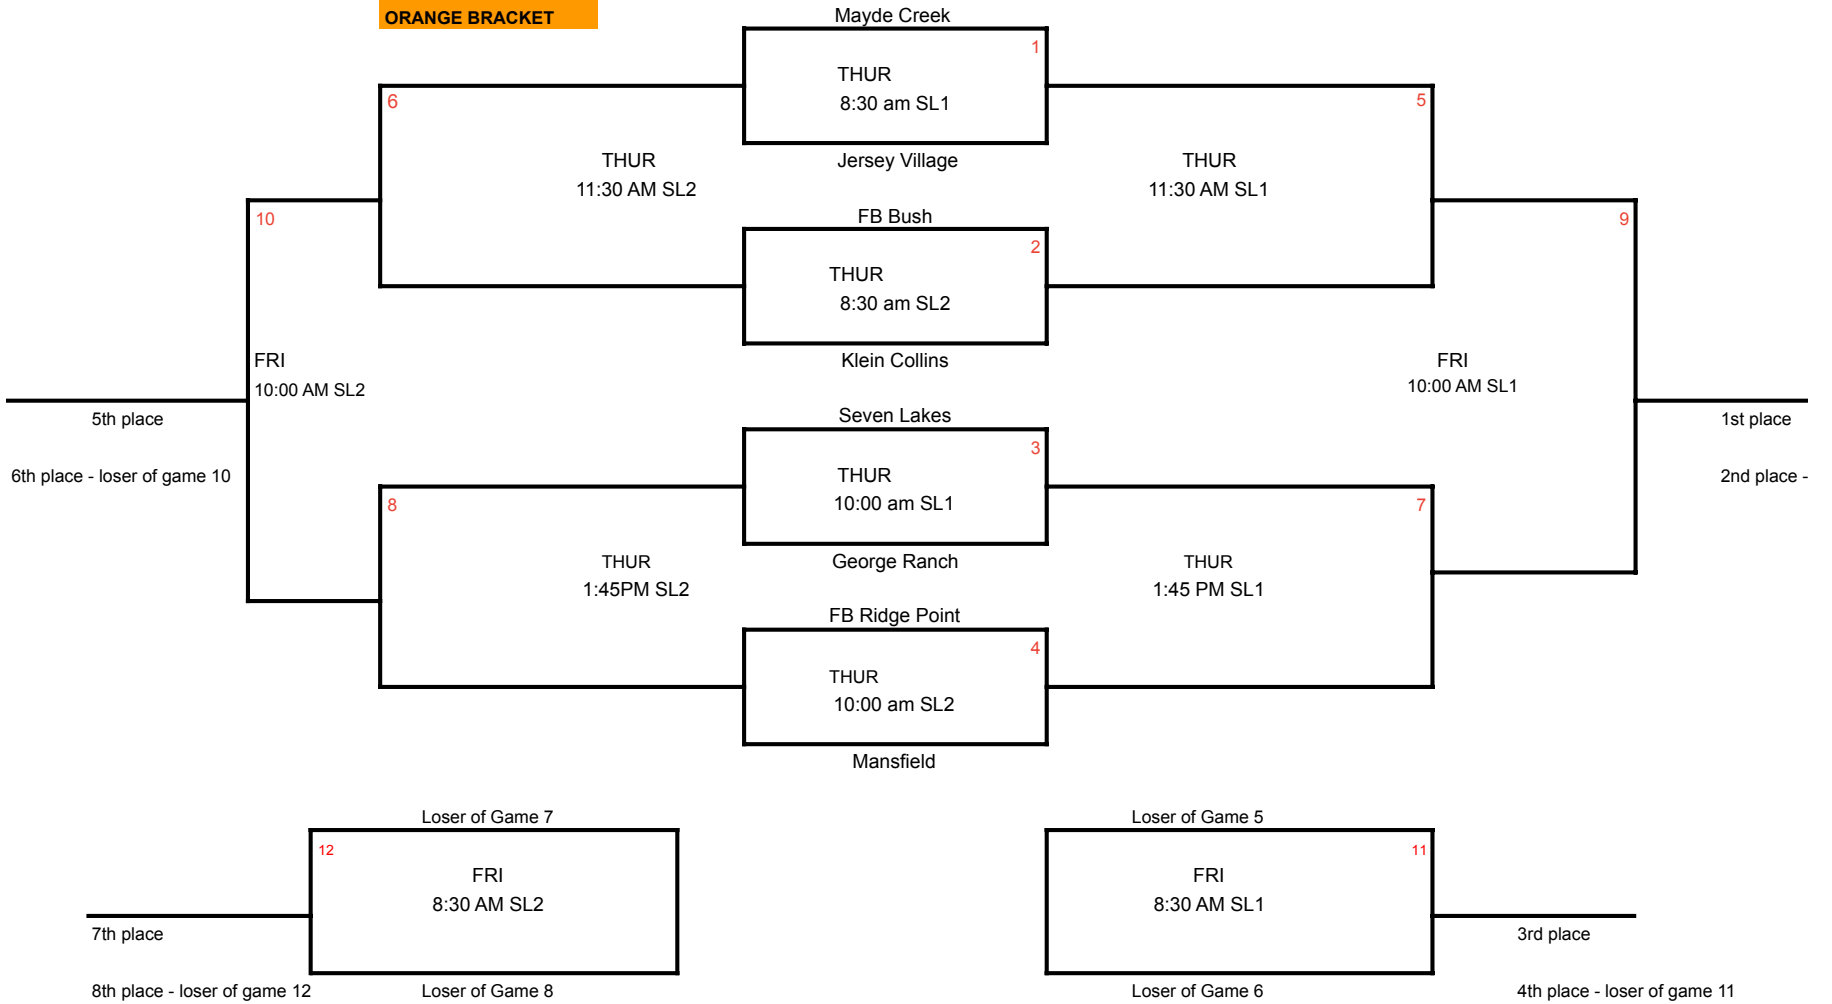

** TOP TEAM is HOME TEAM and will wear White

ORANGE BRACKET

Gym Locations

- T1 = Tompkins Main Gym
- T2 = Tompkins Auxillary Gym
- SL 1 = Seven Lakes Main Gym

- SL 2 = Seven Lakes Auxillary Gym
- J1 = Jordan High Main Gym
- J2 = Jordan High Auxillary Gym

****Top Team is home team and will wear White**

NAVY BRACKET

Gym Locations

T1 = Tompkins Main Gym

T2 = Tompkins Auxillary Gym

SL 1 = Seven Lakes Main Gym

SL 2 = Seven Lakes Auxillary Gym

J1 = Jordan High Main Gym

J2 = Jordan High Auxillary Gym

****Top Team is home team and will wear White**

GOLD BRACKET

Gym Locations

- T1 = Tompkins Main Gym
- T2 = Tompkins Auxillary Gym
- SL 1 = Seven Lakes Main Gym

- SL 2 = Seven Lakes Auxillary Gym
- J1 = Jordan High Main Gym
- J2 = Jordan High Auxillary Gym

b

****Top Team is home team and will wear White**

RED BRACKET

Gym Locations

T1 = Tompkins Main Gym

T2 = Tompkins Auxillary Gym

SL 1 = Seven Lakes Main Gym

SL 2 = Seven Lakes Auxillary Gym