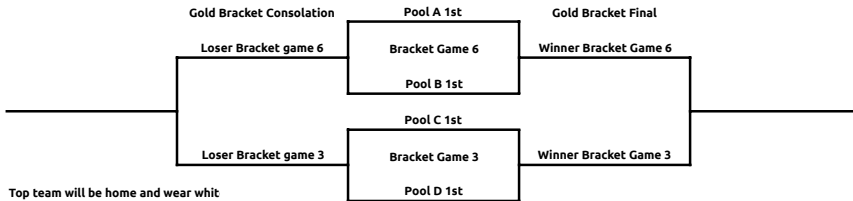

2024 BUMBLEBEE CLASSIC

Girls Division
December 5-7th

POOL A	W	L	POOL B	W	L	POOL C	W	L	POOL D	W	L
Academy			Weimar			El Paso Burges			Mumford		
Plainview			Abilene Cooper			Levelland			Montgomery		
Burnet			The Woodlands			Teague			Northwest		

Thursday, December 5

TIME	HOME TEAM	VISITING TEAM	GYM
8:30 AM	Academy	Plainview	HS
11:10 AM	Plainview	Burnet	HS
1:50 PM	Weimar	The Woodlands	HS
4:30 PM	Levelland	Teague	HS
7:10 PM	Academy	Burnet	HS

TIME	HOME TEAM	VISITING TEAM	GYM
8:30 AM	El Paso Burges	Levelland	MS
11:10 AM	The Woodlands	Abilene Cooper	MS
12:30 PM	Mumford	Northwest	MS
1:50 PM	Teague	El Paso Burges	MS
4:30 PM	Montgomery	Mumford	MS
5:10 PM	Abilene Cooper	The Woodlands	MS
7:10 PM	Northwest	Montgomery	MS

Friday, December 6

TIME	HOME TEAM	VISITING TEAM	GYM
9:50 AM	Pool C 3rd	Pool D 3rd	HS
12:30 PM	Pool C 1st	Pool D 1st	HS
3:10 PM	Pool A 1st	Pool B 1st	HS
5:50 PM			HS

TIME	HOME TEAM	VISITING TEAM	GYM
9:50 AM	Pool A 3rd	Pool B 3rd	MS
12:30 PM	Pool A 2nd	Pool B 2nd	MS
1:50 PM	Pool C 2nd	Pool D 2nd	MS
3:10 PM			MS

Saturday, December 7

TIME	Game	GYM
8:30 AM	Silver Bracket Final	HS
11:10 AM	Gold Bracket Consolation	HS
1:50 PM	Gold Bracket Final	HS

TIME	Game	GYM
8:30 AM	Silver Bracket Consolation	MS
11:10 AM	Bronze Bracket Consolation	MS
1:50 PM	Bronze Bracket Final	MS

GOLD BRACKET