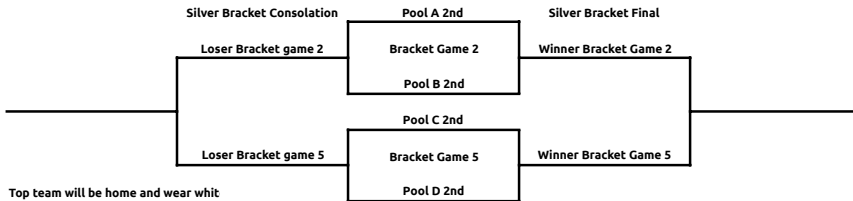

Friday, December 6

TIME	HOME TEAM	VISITING TEAM	GYM
9:50 AM	Pool C 3rd	Pool D 3rd	HS
12:30 PM	Pool C 1st	Pool D 1st	HS
3:10 PM	Pool A 1st	Pool B 1st	HS
5:50 PM			HS

TIME	HOME TEAM	VISITING TEAM	GYM
9:50 AM	Pool A 3rd	Pool B 3rd	MS
12:30 PM	Pool A 2nd	Pool B 2nd	MS
1:50 PM	Pool C 2nd	Pool D 2nd	MS
3:10 PM			MS

Saturday, December 7

TIME	Game	GYM
8:30 AM	Silver Bracket Final	HS
11:10 AM	Gold Bracket Consolation	HS
1:50 PM	Gold Bracket Final	HS

TIME	Game	GYM
8:30 AM	Silver Bracket Consolation	MS
11:10 AM	Bronze Bracket Consolation	MS
1:50 PM	Bronze Bracket Final	MS

GOLD BRACKET

SILVER BRACKET

BRONZE BRACKET